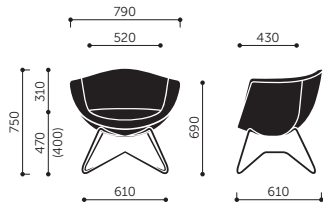

# Sorriso

PRODUCT		PRICE RON WITH TVA				Description of model	Additional information
Code	Base / frame colour	Evo Next (I)	Medley Softline Sprint Valencia Xtreme (II)	Fame Nexus Revive Step Synergy (III)	Leather (IV)		
10V	black	1476	1632	1931	2392	armchair, wire frame	<p>Glides in Sorriso 10V:</p> <ul style="list-style-type: none"> <li>- standard - hard glides (for soft floors),</li> <li>- option - felt glides (for hard floors) - extra charge 2 €/set.,</li> <li>- option - teflon glides (universal) - extra charge 3 €/set.</li> </ul> <p>In Sorriso 10R - felt pads (for hard floors) - extra charge 4 €/set.</p> <p>Castors/Glides in Sorriso 10F:</p> <ul style="list-style-type: none"> <li>- standard - decorative castors,</li> <li>- option - decorative hard glides (for soft floors) or felt glides (for hard floors) - extra charge 24 €/set (please clearly indicate on your order the type of decorative glide).</li> </ul> <p>In Sorriso 10R/10F gas lift with memory as standard (without height adjustment).</p> <p>Option of mixing colours of the same fabric on shell and cushion according to below scheme: A - cushion colour, B - shell colour. In case of order of such option, following example should be specified: ST-5/ST-6 (where ST-5 - A, ST-6 - B). Option is available at no extra charge.</p>
	metallic	1489	1645	1944	2405		
	chrome / satine	1554	1710	2009	2470		
10R	metallic	1911	2067	2366	2828	swivel armchair, round base	
	chrome	2002	2158	2457	2919		
10F	polished aluminum	2074	2230	2529	2990	swivel armchair, 4-star base	

\*Find more upholstery options in Creative Edition section

10V

10R

10F

# Sorriso Technical details

10V

**kg** 17,5

**kg** 13,5

0,53 m<sup>3</sup>

10R

**kg** 30,5

**kg** 25,5

0,53 m<sup>3</sup>

10F

**kg** 18,0

**kg** 13,0

0,53 m<sup>3</sup>

**smart interior design**

FOR YOUR OFFICE

[WWW.SMARTINTERIOR.RO](http://WWW.SMARTINTERIOR.RO)