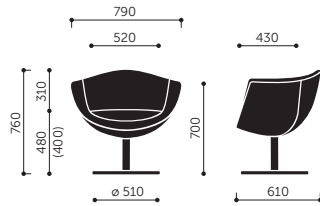

# Sorriso

PRODUCT		PRICE RON WITH TVA				Description of model	Additional information
Code	Base / frame colour	Evo Next (I)	Medley Softline Sprint Valencia Xtreme (II)	Fame Nexus Revive Step Synergy (III)	Leather (IV)		
10V	black	1476	1632	1931	2392	armchair, wire frame	<p>Glides in Sorriso 10V:</p> <ul style="list-style-type: none"> <li>- standard - hard glides (for soft floors),</li> <li>- option - felt glides (for hard floors) - extra charge 2 €/set.,</li> <li>- option - teflon glides (universal) - extra charge 3 €/set.</li> </ul> <p>In Sorriso 10R - felt pads (for hard floors) - extra charge 4 €/set.</p> <p>Castors/Glides in Sorriso 10F:</p> <ul style="list-style-type: none"> <li>- standard - decorative castors,</li> <li>- option - decorative hard glides (for soft floors) or felt glides (for hard floors) - extra charge 24 €/set (please clearly indicate on your order the type of decorative glide).</li> </ul> <p>In Sorriso 10R/10F gas lift with memory as standard (without height adjustment).</p> <p>Option of mixing colours of the same fabric on shell and cushion according to below scheme: A - cushion colour, B - shell colour. In case of order of such option, following example should be specified: ST-5/ST-6 (where ST-5 - A, ST-6 - B). Option is available at no extra charge.</p>
	metallic	1489	1645	1944	2405		
	chrome / satine	1554	1710	2009	2470		
10R	metallic	1911	2067	2366	2828	swivel armchair, round base	
	chrome	2002	2158	2457	2919		
10F	polished aluminum	2074	2230	2529	2990	swivel armchair, 4-star base	

# Sorriso Technical details

10V

**kg** 17,5

**kg** 13,5

0,53 m<sup>3</sup>

10R

**kg** 30,5

**kg** 25,5

0,53 m<sup>3</sup>

10F

**kg** 18,0

**kg** 13,0

0,53 m<sup>3</sup>

**smart interior design**

FOR YOUR OFFICE

[WWW.SMARTINTERIOR.RO](http://WWW.SMARTINTERIOR.RO)