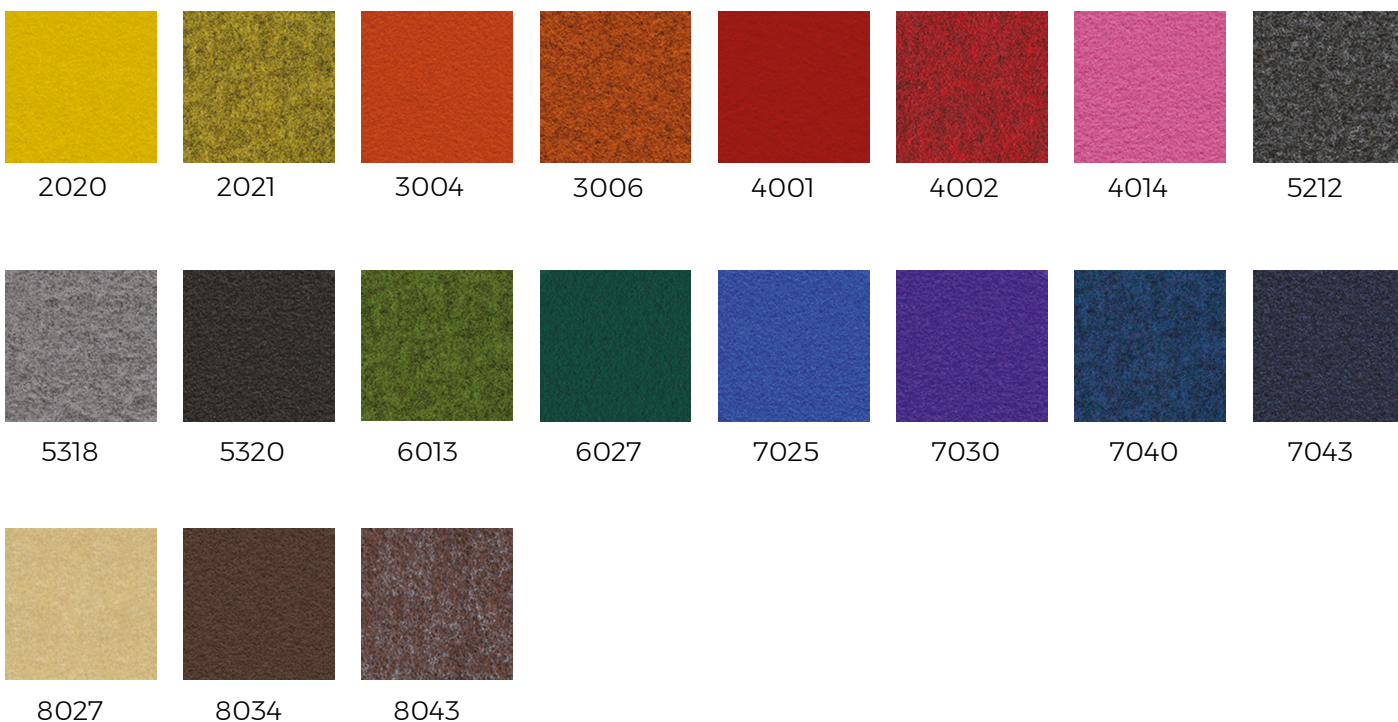

COLOURS

CATEGORY A