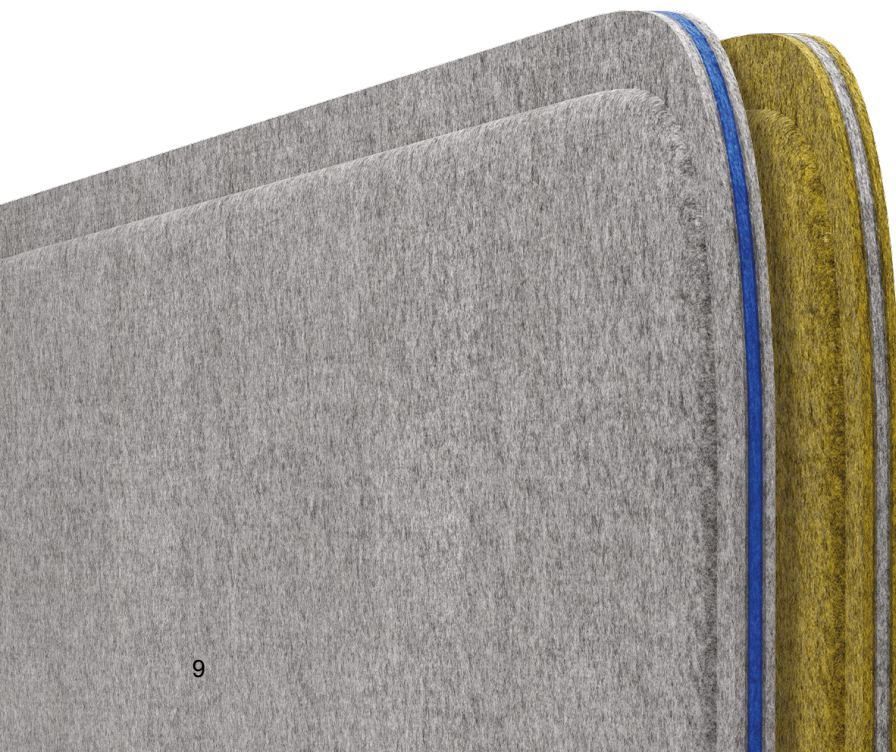

# MIDDLE LAYER COLOUR

Jasper lets you choose the colour of each of the three layers of its upholstery.

And thanks to the solution, now even the hue of the inside layer can be selected. A myriad combinations can be achieved that will perfectly reflect the Client's branding and the emotions that it embodies.