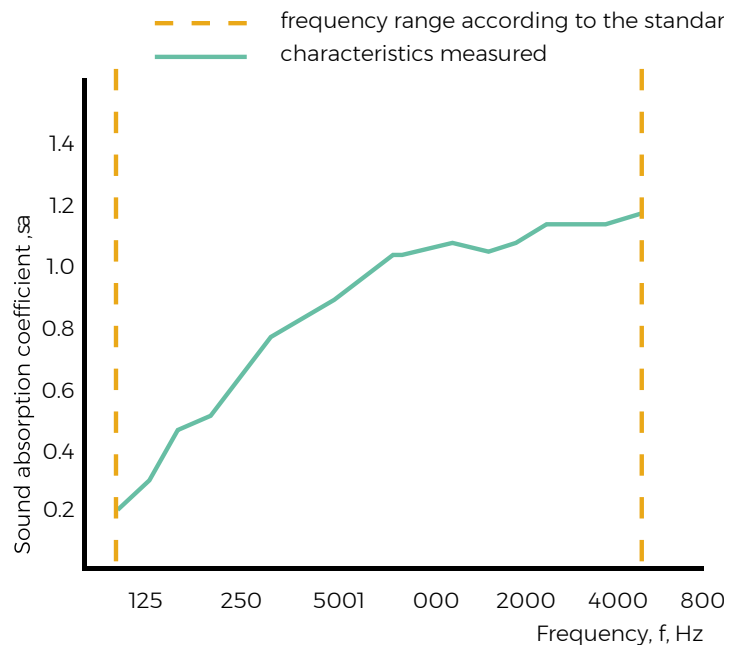

PN-EN ISO 11654:1999

$\alpha_w = 0.90$

Absorption Class **A**