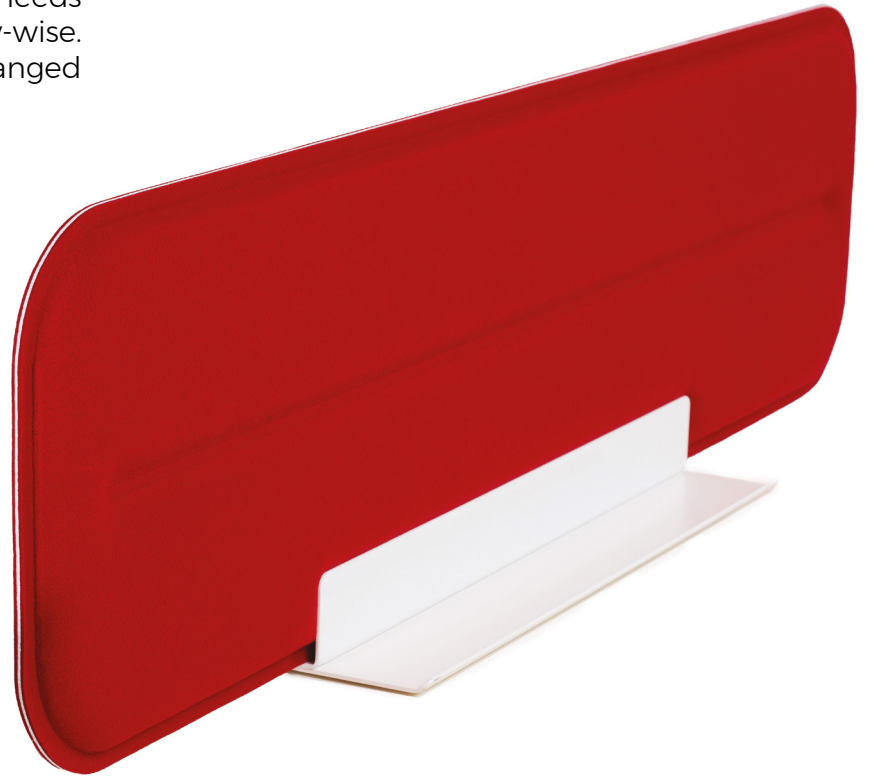

# JASPER DESKTOP

---

Our dedicated adapters work with desks from the world's leading manufacturers. We also design universal solutions for a number of branded and non-branded desks.

Pictures, notes and small objects can be pinned to the surface of behind-the-desk panels. There is an amazing choice of sizes, colours and types of fabric for the high-quality seamless upholstery.

# JASPER MOBILITY

---

The mobile desktop partitions can be sat on the surface with no need for screws, allowing for complete freedom and flexibility. They are a perfect solution to meet the needs of smaller project groups, privacy-wise. Dedicated working space can be arranged instantly!