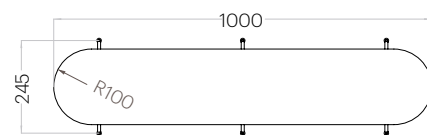

Hexa S Edge

Thickness : 40 mm
Weight : 110 g
1 pc : 0,04 m²

Perdeluta acustica WEB - Gama Dot L

Dot Edge

Thickness : 40 mm
Weight : 300 g
1 pc : 0,11 m²

Spot Edge

Thickness : 40 mm
Weight : 330 g
1 pc : 0,12 m²

Caro Edge

Thickness) 40 mm
Weight : 380 g
1 pc : 0,14 m²

Shell Edge

Thickness : 40 mm
Weight : 250 g
1 pc : 0,09m²

Bar Edge

Thickness : 40 mm
Weight : 530 g
1 pc : 0,19 m²

Stick Edge

Thickness : 40 mm
Weight : 550 g
1 pc : 0,20 m²

WEB - installation.

WEB - assembly is very simple. The curtain is hung on a special rail mounted to the ceiling, the panels are linked with plastic straps secured with snap rivets. Depending on the accessories used, the curtain can be mobile or fixed in place. The connecting strips between individual panels are made of very durable plastic, resistant to tearing or cracking. A set of the necessary accessories is included with the product.